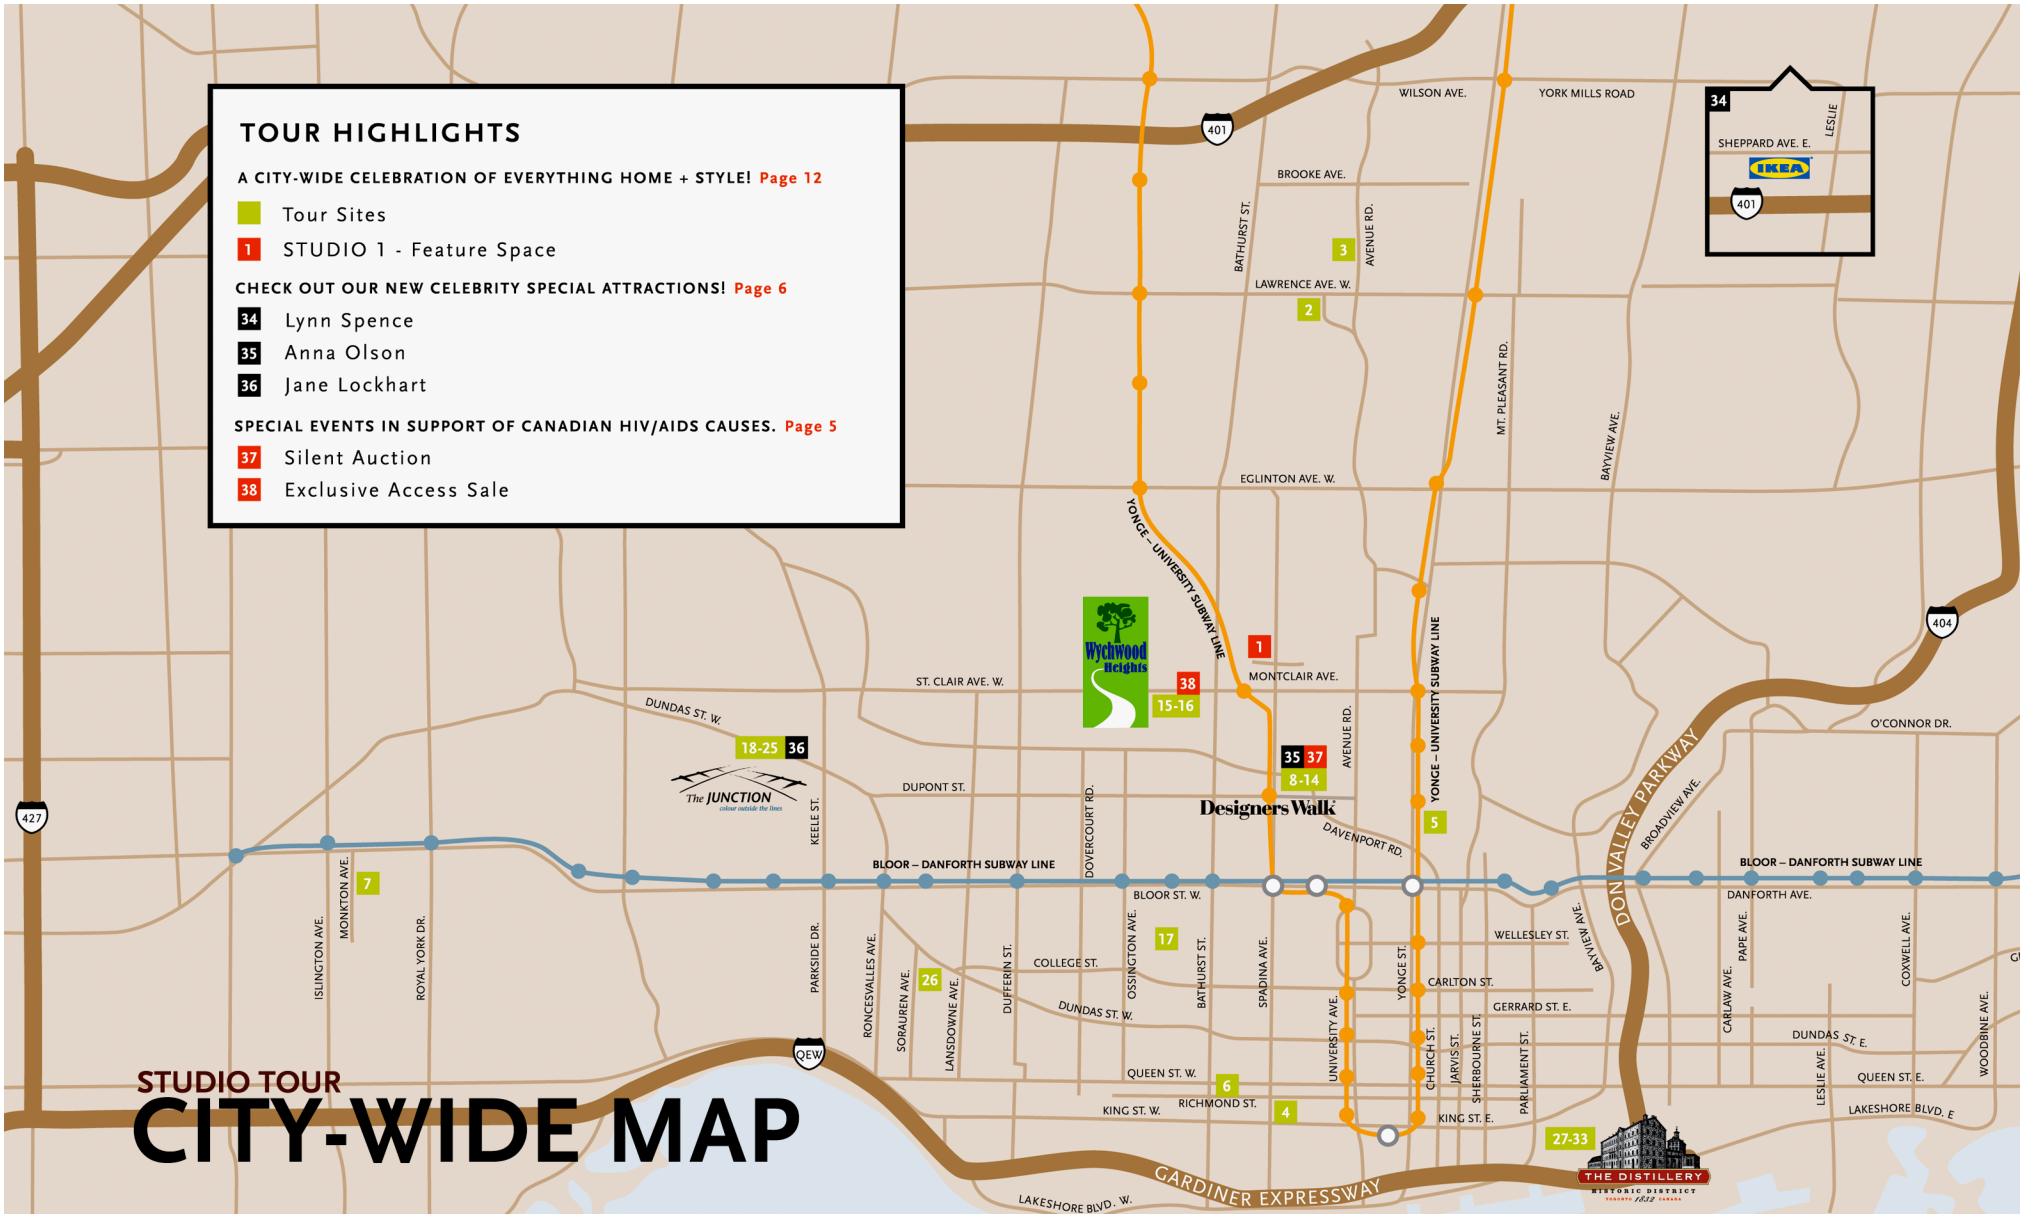

## TOUR HIGHLIGHTS

A CITY-WIDE CELEBRATION OF EVERYTHING HOME + STYLE! [Page 12](#)

- Tour Sites
- 1 STUDIO 1 - Feature Space

CHECK OUT OUR NEW CELEBRITY SPECIAL ATTRACTIONS! [Page 6](#)

- 34 Lynn Spence
- 35 Anna Olson
- 36 Jane Lockhart

# STUDIO TOUR CITY-WIDE MAP